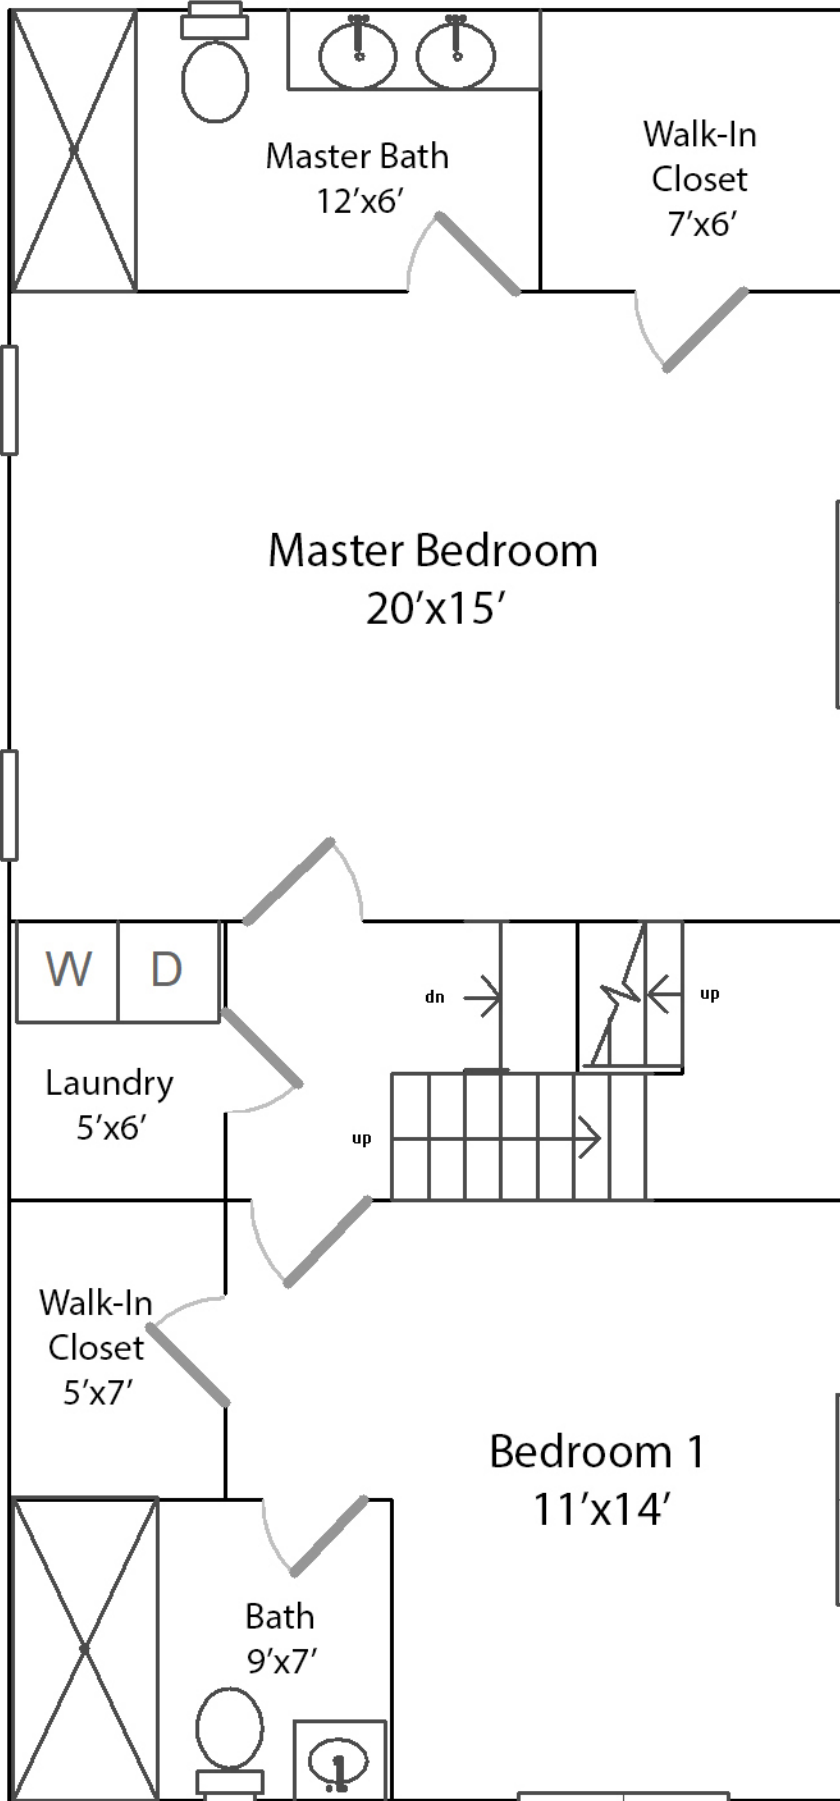

1701 Massachusetts Ave.
Cambridge, MA 02138
Single Family
2526 sqft

First Floor

Floorplans are for marketing purposes only

1701 Massachusetts Ave.
Cambridge, MA 02138
Single Family
2526 sqft

Second Floor

1701 Massachusetts Ave.
Cambridge, MA 02138
Single Family
2526 sqft

Third Floor

Floorplans are for marketing purposes only